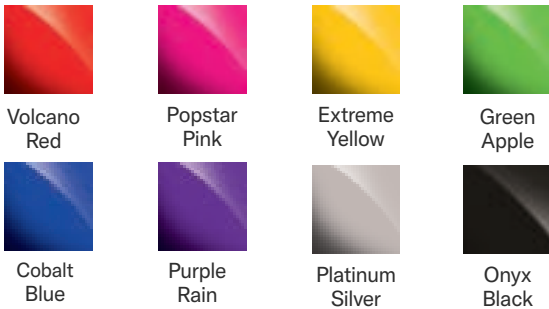

Parental Approved

Optional features such as front bumper and remote stop give any parent that extra piece of mind for their little explorer.

Colour Options

Additional Hub Colour Options

Specifications

Maximum User Weight	35 kg
Maximum Speed	6.5 km/h
Range	24 km*
Base Width	23"
Base Length	32"
Minimum Turning Radius	21"
Ground Clearance	2.5"
Recommended Battery Type	M40
Weight Including Batteries	102.5 kg
Drive Electronics	R-Net
Maximum Slope	10° up, 6° down†
Seat-to-Floor Height	15"