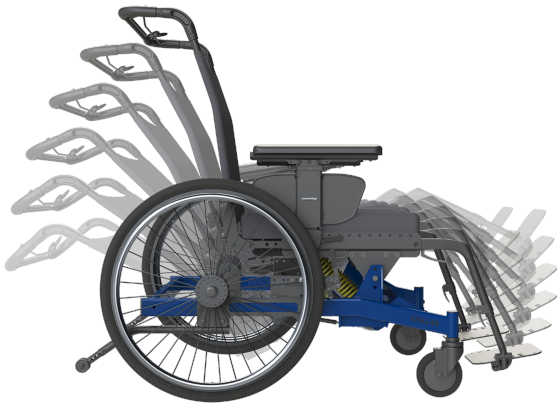

PDG Mobility Stellar HD

The Stellar HD is a bariatric tilt wheelchair offering up to 45° of tilt and 272 kg weight capacity. It features a heavy-gauge steel reinforced frame and multiple gas struts to ensure effortless tilt operation.

Available options (see order form)

- 30° manual dynamic recline
- Dynamic rocker back
- Easy-out front rigging

Specifications

Dynamic tilt range	0° to 45° (25° at 272 kg)
Seat width	22" - 32"
Seat depth	18" - 22"
Seat to floor height	16" - 18"
Overall width	+11"
Transport weight	28 kg
Maximum user weight	272 kg
Frame material	Steel
Power tilt option	No
Take-Apart frame	No
Transit tie downs	No

Hand Propulsion

Desk/Table
Accessible

permobil

Scan the QR code to learn
more about PDG Mobility.